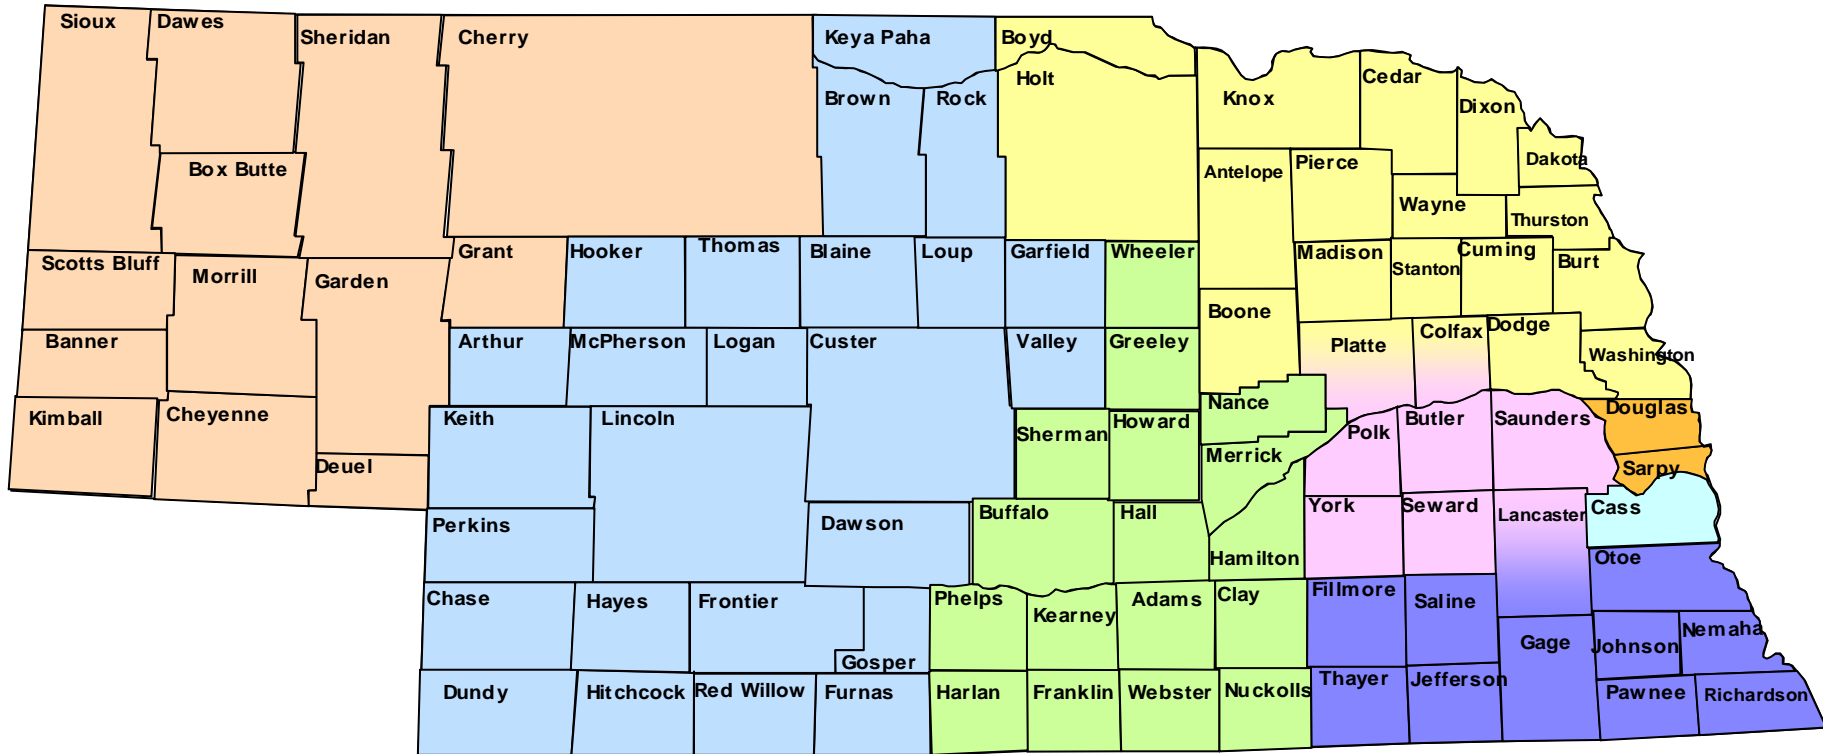

Nebraska State Fire Marshal Investigation

8726 Turner	8719 Sylvester	8708 Neilan	8745 Going
8712 Brad Sloup	8707 Mark Sloup	8705 Matzner	8705, 8707 & 8712

6/29/10