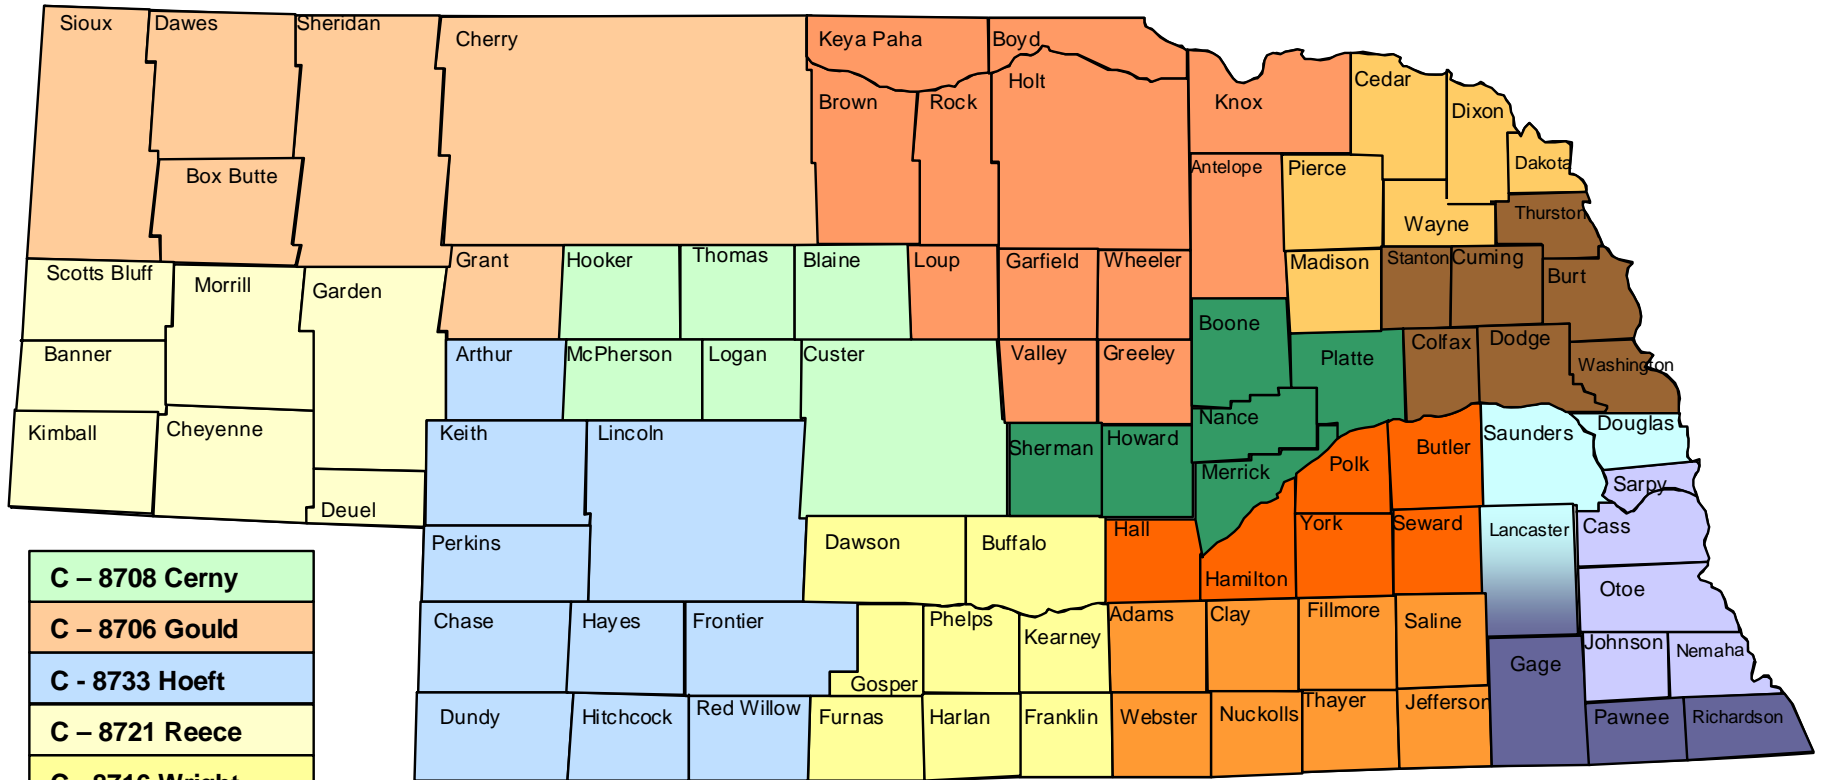

Nebraska State Fire Marshal Inspection Areas

B – 8718 Fast
B - 8713 Prince
B – 8745 Going
B – 8743 Sloup, J

C – 8708 Cerny
C – 8706 Gould
C - 8733 Hoeft
C – 8721 Reece
C - 8716 Wright

A – 8704 Neemann
A – 8701 Merrick
A – 8727 Rossman
A – 8720 Ruhrer
A - 8739 Wegner